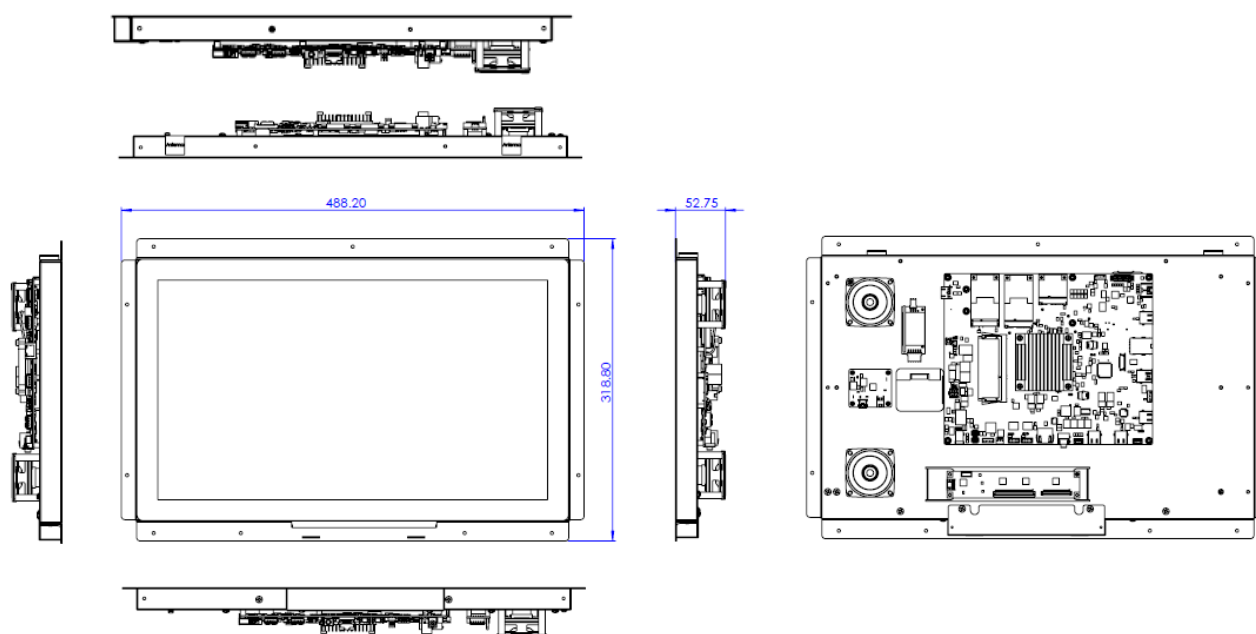

## Specifications

		DMS-SA16 -15.6"	DMS-SA16 -18.5"
Computing System	CPU	Intel®Celeron®Processor N2930	
	Memory	DDR3L 1333Mhz, up to 8GB	
Display	Screen Size	15.6" LED backlight(1366x768)	18.5" LED backlight (1366x768)
	Brightness	300 cd/m2	300 cd/m2
	Contrast Ratio	500:1	1000:1
	Touch Type	Projective capacitive touch screen	
Storage		mSATA interface, up to 128GB	
I/O Connectors	Rear I/O	1x USB 3.0, 4x USB 2.0, 1x HDMI (output), 1x Speaker out/ Line out, 1x RJ45	
	Onboard	2x mini PCIe (1x full size, 1x half size) 2x GPIO, 2x UART, 1x C-safe, 1x I <sup>2</sup> C	
Communications	Wi-Fi	802.11 b/g/n	
	Bluetooth	Bluetooth v4.0	
Power	AC Adaptor	100-240V 84W 12V/7A W/PFC	
	Battery Input Connector	1 (P4 power connector)	
Environment	Temperature	Operating: 0°C ~ +40°C Storage: -20°C ~ +60°C	
	Humidity	Operating: 10% ~ 95% @ 40°C non-condensing, Storage: 10% ~ 95% @ 40°C non-condensing	
Physical Characteristics	Dimensions (W x H x D)	432 x 227 x 53mm	488 x 319 x 53mm
	Weight	5.2kg	5.6kg
Operating System		Windows®8.1 Android 4.4	

## Dimensions

Unit: mm (inch)

15.6"

18.5"