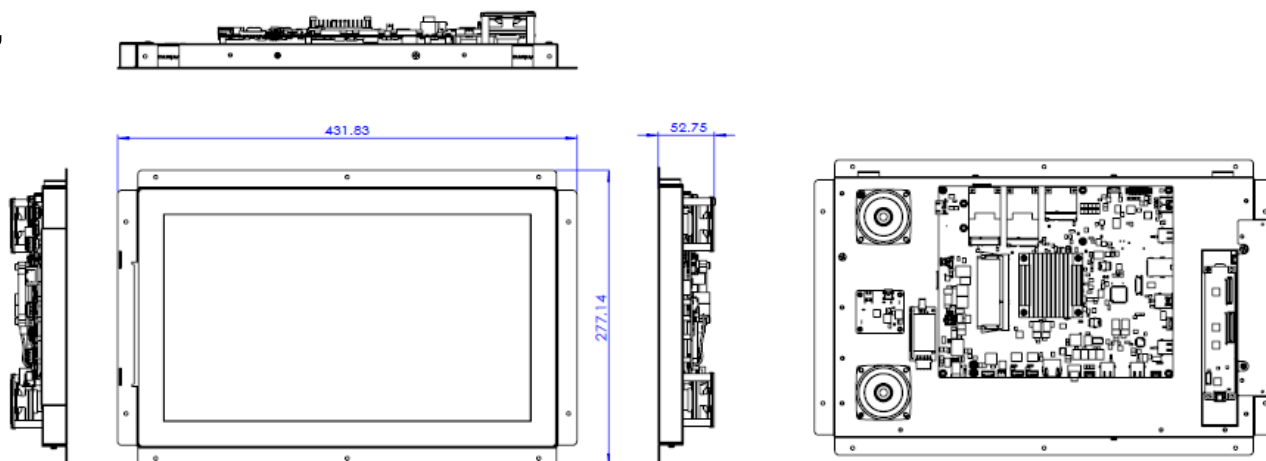

## Features

- 15.6"/ 18.5" WXGA Display with P-cap multi-touch screen
- Open frame dedicated for Fitness cardio console design
- Supports WiFi 802.11 b/g/n + BT4.0 for quick data access
- Supports HDMI and Audio outputs
- Fanless design

## Specifications

		DMS-SA16 -15.6"	DMS-SA16 -18.5"
Computing System	CPU	Intel®Celeron®Processor N2930	
	Memory	DDR3L 1333Mhz, up to 8GB	
Display	Screen Size	15.6" LED backlight(1366x768)	18.5" LED backlight (1366x768)
	Brightness	300 cd/m2	300 cd/m2
	Contrast Ratio	500:1	1000:1
	Touch Type	Projective capacitive touch screen	
Storage		mSATA interface, up to 128GB	
I/O Connectors	Rear I/O	1x USB 3.0, 4x USB 2.0, 1x HDMI (output), 1x Speaker out/ Line out, 1x RJ45	
	Onboard	2x mini PCIe (1x full size, 1x half size) 2x GPIO, 2x UART, 1x C-safe, 1x I <sup>2</sup> C	
Communications	Wi-Fi	802.11 b/g/n	
	Bluetooth	Bluetooth v4.0	
Power	AC Adaptor	100-240V 84W 12V/7A W/PFC	
	Battery Input Connector	1 (P4 power connector)	
Environment	Temperature	Operating: 0°C ~ +40°C Storage: -20°C ~ +60°C	
	Humidity	Operating: 10% ~ 95% @ 40°C non-condensing, Storage: 10% ~ 95% @ 40°C non-condensing	
Physical Characteristics	Dimensions (W x H x D)	432 x 227 x 53mm	488 x 319 x 53mm
	Weight	5.2kg	5.6kg
Operating System		Windows®8.1 Android 4.4	

## Dimensions

Unit: mm (inch)

15.6"

18.5"