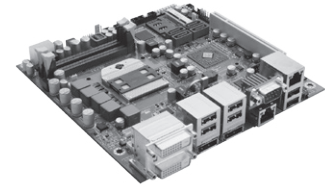

▲ Side view

Display

Chipset	Integrated Gfx (AMD Radeon HD7000 series)
Memory Size	Shared memory
LCD Interface	18/24 bit Dual channel LVDS
Display Interface	1 x LVDS 2 x DisplayPort 2 x DVI-D

Packing List

User's manual/utility CD, cable

Ordering Information

Standard	
MANO111LGGA-DASH (P/N: E38M111101)	Mini-ITX SBC with AMD R-Series APU, DDR3, LVDS/DisplayPort/DVI-D, 5 COM, 4 USB 3.0 and 2 GbE LANs