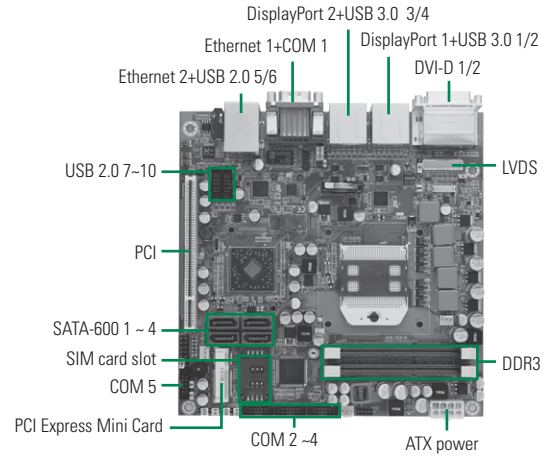

# MANO111

Mini-ITX SBC with AMD Embedded R-Series APU, AMD A75, DDR3, USB 3.0, LVDS/DisplayPort/DVI-D and Dual LANs

## Features

- FS1r2 Socket AMD Embedded R-Series APU
- AMD A75 FCH
- Integrated graphics AMD Radeon HD 7 series
- DDR3-1333/1600 Dual channel SO-DIMM, up to 16GB
- 4 SATA-600 with RAID 0/1/5/10
- 4 USB 3.0 ports
- DisplayPort/LVDS/DVI-D with 4 independent displays supported
- DisplayPort 2 supports multi-stream
- TPM 1.2 supported
- DASH Remote Management Supported

### Core System

CPU	FS1r2 socket AMD Embedded R-Series APU
System Memory	2 x 204-pin DDR3-1333/1600 SO-DIMM, up to 16GB
Chipset	AMD A75
BIOS	AMI UEFI BIOS with OA 3.0 built
SSD	CFast™
Watchdog Timer	255 level, 1 ~ 255 sec
Expansion Interface	PCI, PCI Express Mini Card, SIM card
Battery	Lithium 3V/220 mAh
Power Requirements	AMD R-Series R-464L 2.3 GHz, 8GB DDR3 1600 x 2 +12V @ 3.4A
Size	170 x 170 mm
Board Thickness	1.6 mm
Temperature	0°C ~ +60°C (32°F ~ 140°F), operation
Operation Humidity	10% ~ 95% relative humidity, non-condensing

### I/O

MIO	1 x RS-232/422/485 (COM 1); with +5V/+12V. 4 x RS-232 (COM 2-5); with +5V/+12V.
SATA	4 SATA-600 with RAID 0/1/5/10
Hardware Monitoring	Detect CPU/system temperature, voltage and support Smart fan control
Ethernet	1st port as 10/100/1000 Mbps supports wake-on-LAN PXE with Realtek RTL8111E 2nd port as 10/100/1000 Mbps supports wake-on-LAN, PXE and DUSH with Realtek RTL8111DP
Audio	Supports 2.1 channel audio lineout via HD Codec ALC662
USB	4 x USB 3.0 6 x USB 2.0
TPM	1.2
SMBus	N/A
Digital IO	8 channels (4-IN & 4-OUT)