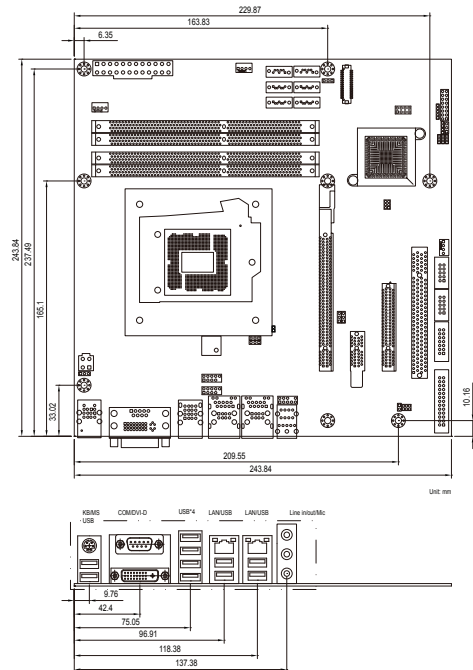

Dimensions

Ordering Information

MB-i67Q0	Intel® LGA1155 socket Core™ i7/i5/i3 embedded Micro-ATX motherboard
CBK-11-67Q0-00	Cable kit
	6 x Serial ATA cables 1 x Printer Flat cable 2 x Two ports COM cables 2 x Two ports USB cables