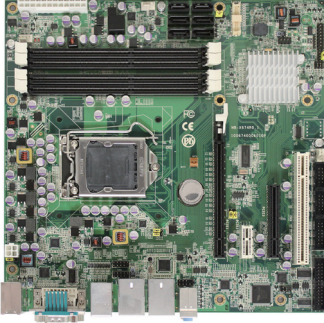

MB-i67Q0

Intel® Sandy Bridge Embedded Micro-ATX Motherboard

Features

- Support Intel® 32nm Sandy Bridge Quad Core Processors
- 4 x 240-pin DDR3 DIMM Sockets up to 32GB
- Support Dual Display Interfaces
- Support SATA 6Gb/s
- Support Intel® Rapid Storage Technology
- Highly Integrated Communication Interface
- Support Intel® AMT

System

CPU	Support Intel® LGA1155 socket 32nm Sandy Bridge Quad Core processors
Memory	4 x 240-pin DIMM Sockets, support un-buffered DDR3 memory up to 32GB at 1066/1333MHz
Chipset	Intel® Q67
BIOS	AMI BIOS
Storage	2 x Serial ATA ports with 600MB/s HDD transfer rate 4 x Serial ATA ports with 300MB/s HDD transfer rate Support Intel® Rapid Storage Technology
Watchdog Timer	1~255 levels reset

I/O

Serial Port	3 x RS-232 ports 1 x RS-232/422/485 w/ auto flow control
Parallel Port	1 x Parallel port, supports SPP/EPP/ECP mode
USB Port	14 x USB 2.0 ports
KB/MS	1 x 6-pin Mini-DIN connector for Keyboard and Mouse via Y-cable
Expansion Bus	1 x PCIe x16 slot 1 x PCIe x 1 slot 1 x PCIe x 8 slot via PCIe x 4 1 x PCI slot

Ethernet

Chipset	1 x Intel® 82579DM Gigabit Ethernet PHY w/ iAMT 1 x Intel® 82583V Gigabit Ethernet Controller
----------------	--

Audio

CODEC/Interface	Realtek ALC888 HD Audio Codec, Mic-in/Line-in/Line-out
------------------------	--