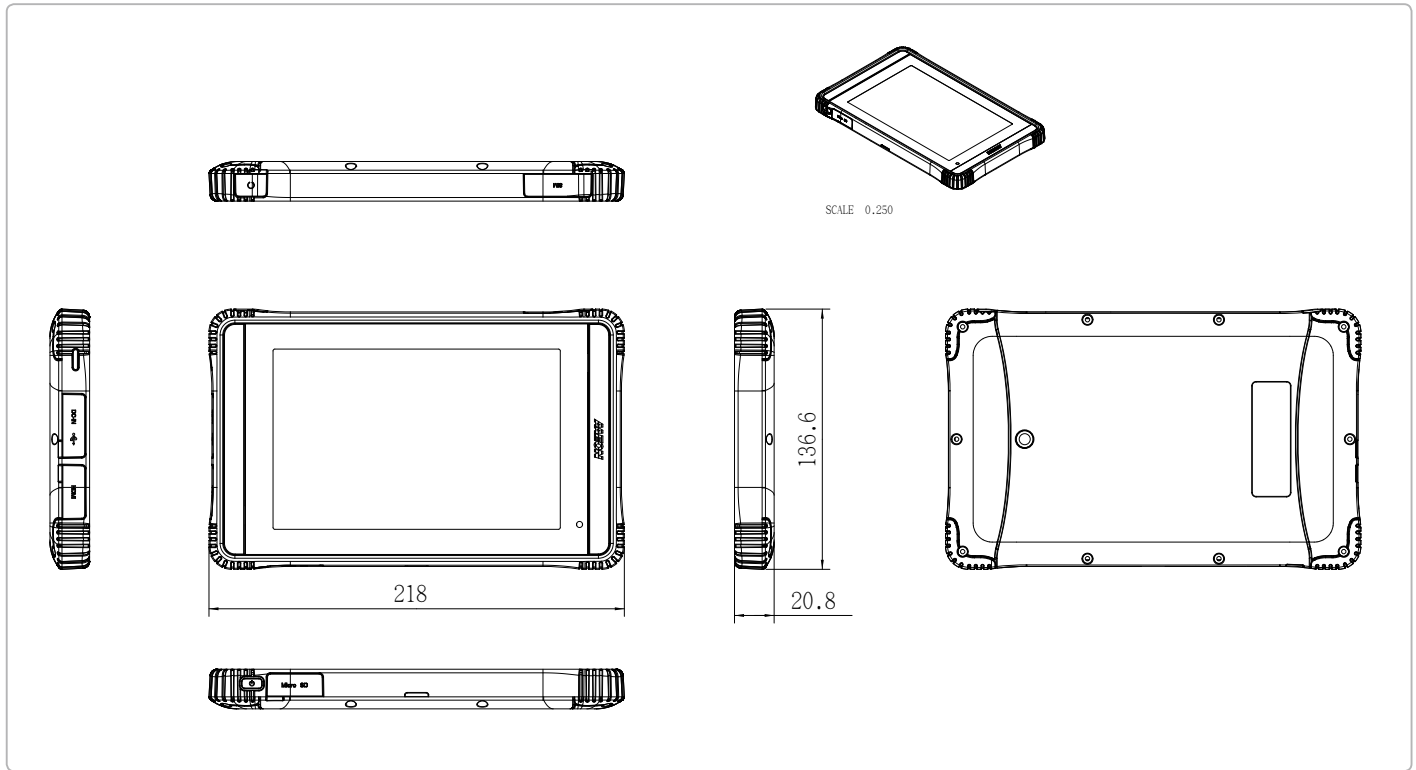

Specifications

System	
Processor	NVIDIA® TEGRA™ 2 1.0GHz Dual Core Processor
System Memory	DDR2 1GB SDRAM
LCD Display	7" WXGA (1280 x 800) TFT LCD with Projected Capacitive Multi-Touch screen, Gorilla glass
Communication	WLAN 802.11 b/g/n Bluetooth® 2.1+ EDR (Bluetooth® Keyboard/Mouse support) 3G modem module (optional)
I/O Port	DC-in Jack x 1 Mini USB Port x 1 Mini HDMI Port x 1 Micro SD Card Slot x 1 3.5-mm stereo headphone jack x 1 Built-in Speaker & Microphone SIM Card Slot x 1
Storage	16GB eMMC Flash
Navigation	GPS E-compass
Camera	Front: 1.2M Pixel camera Rear: 5M Pixel AF camera
Other	Built-in Light Sensor Built-in G-Sensor, Built-in 3-axis digital gyroscope, Built-in Vibrator motor
OS	Android™ v3.2
Mechanical	
Color	Black
Dimension	5.38" x 8.58" x 0.83"(136.6mm x 218mm x 21mm)
Gross Weight	1.2 lb (0.57 kg)
Carton Dimension	—
Environmental	
Operating Temperature	-4°F ~ 140°F (-20°C ~ 60°C)
Storage Temperature	-67°F ~ 167°F (-55°C ~ 75°C)
Operating Humidity	10 to 95% @ 40°C, non-condensing
Water & Dust Proof	IP-65 compliance
Vibration	Meets MIL-STD-810G-514.6, Procedure I Cat. 24, Fig. 514.6E-1 & 514.6E-2 (Unit is non-operating) ASTM 4169-99 Truck Assurance Level II, Schedule E (Unit is operating)
Drop	26 drops of 48 inches height to 2" plywood over concrete with unit off MIL-STD-810G-516.6, Procedure IV
ESD	Air +/- 8KV, Contact +/- 4KV
EMC/ Safety	CE/ FCC Class B/ UL

RTC-700R

Dimension

Unit: mm

Power Supply	
AC/ DC Adapter	AC Power input: 100V-240V, 50Hz-60Hz, 12V/2A, 24W DC Power output: 12V/ 2A
Battery	Li-Polymer high capacity battery (27Whr), 6 Hrs Battery Life
LCD	
Display Type	7" 16:10 TFT LCD
Max. Resolution	1280 x 800
Max. Color	262K
Dot Size	0.117755(H) x 0.117755(V)
Luminance	350 cd/m ²
View Angle	Horizontal 178° (Typical) Vertical 178° (Typical)
Touch Screen	
Type	Projected Capacitive Multi-Touch Panel, Gorilla glass
Light Transmission	≥87%