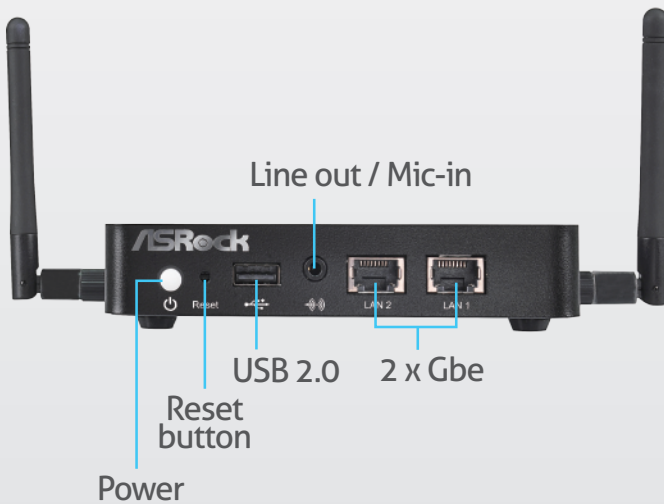

uBOX-110

Embedded BOX PC

Spotlight Features

- Intel® Atom™ Baytrail D/M/I SoC processor
- 1*HDMI / 1*Mini-HDMI
- Support Windows Embedded OS and Linux
- 2*Gbe LAN Intel i210 Gbe LAN
- Ultra Slim, Fanless Design and Cables design
- DC 12V power input
- WiFi Module & Antenna (optional item)

Specifications

Processor System

CPU	Intel® Atom™ Baytrail D/M/I SoC processor up to 2GHz
Memory	1 x DDR3L-1066/1333 SO-DIMM up to 4G/8G
Chipset	N/A
Graphic	Intel Gen7
LAN Chipset	Intel i210
Watch Dog	256 Segments, 0,1,2,...255sec/min

Rear I/O

Serial Port	N/A
USB	1 USB 3.0 ports / 1 x USB2.0 / 1 x Micro USB2.0
LAN	2 RJ45 Port for Gbe
Vedio output	1 x HDMI. 1 x Mini HDMI
Audio	Line out / Mic-in
Expansion	1 x mini PCIe (half size) / 1 x mSATA

Mechanical

Material	Top cover -aluminum extrusion/ Base- metal
Dimension	W*D*H : 135*116*25.4mm
Weight	0.5kg
Mounting	Vesa mount (included)