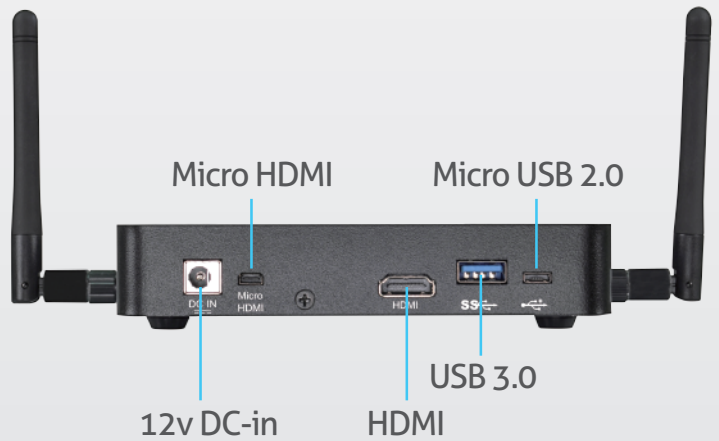

uBOX-110

Embedded BOX PC

Spotlight Features

- Intel® Atom™ Baytrail D/M/I SoC processor
- 1*HDMI / 1*Mini-HDMI
- Support Windows Embedded OS and Linux
- 2*Gbe LAN Intel i210 Gbe LAN
- Ultra Slim, Fanless Design and Cables design
- DC 12V power input
- WiFi Module & Antenna (optional item)

Rear I/O

Serial Port	N/A
USB	1 USB 3.0 ports / 1 x USB2.0 / 1 x Micro USB2.0
LAN	2 RJ45 Port for Gbe
Vedio output	1 x HDMI. 1 x Mini HDMI
Audio	Line out / Mic-in
Expansion	1 x mini PCIe (half size) / 1 x mSATA

Mechanical

Material	Top cover -aluminum extrusion/ Base- metal
Dimension	W*D*H : 135*116*25.4mm
Weight	0.5kg
Mounting	Vesa mount (included)